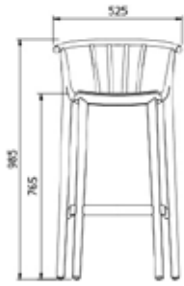

WOODY UPHOLSTERED HIGH STOOL

Stool for indoor and outdoor use. Made from polypropylene with fibreglass. UV protection. With quick-drying foam. Upholstery suitable for indoor and outdoor use. Grammage 275 gr/m²

MEASUREMENTS

W 52,5cm × L 50cm × H 98,5cm × Hs 75,5cm

W 20.67in × L 19.69in × H 38.78in × Hs 29.73in

CHARACTERISTICS

Weight 5,75 Kg. | **Stackable máximo** 6 unidades

CERTIFICATIONS

UNE-EN 581-1, UNE-EN 581-2, UNE-EN 16139

STD units	Packaging dim. (cm)	Units Container 20'	Units Container 40'	Units Container HC	Units Trayler 70m³	Units Truck 100m³
2X	x x	176	352	352	440	520
4X	x x	284	592	616	768	848

COMBINATIONS

	Red	Ivory	Chocolate	Retro Blue	Greenish Grey	Sand	Dark Grey
Linen	•	•	•	•	•	•	•
Coal	•			•			•
Pumpkin			•			•	•
Taupe		•	•		•	•