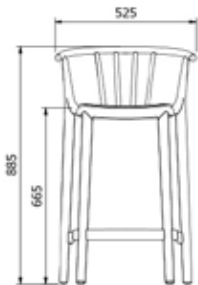

W 20.67in × L 19.3in × H 34.85in × Hs 25.79in

STD units	Packaging dim. (cm)	Units Container 20'	Units Container 40'	Units Container HC	Units Trayler 70m ³	Units Truck 100m ³
2X	x x	176	352	352	440	520
4X	x x	284	592	616	768	848
P24	x x	576	1152	1152	1272	1344

MEASUREMENTS

W 52,5cm × L 50cm × H 98,5cm × Hs 75,5cm

W 20.67in × L 19.69in × H 38.78in × Hs 29.73in

CHARACTERISTICS

Weight 5,75 Kg. | **Stackable máximo** 6 unidades

CERTIFICATIONS

UNE-EN 581-1, UNE-EN 581-2, UNE-EN 16139

STD units	Packaging dim. (cm)	Units Container 20'	Units Container 40'	Units Container HC	Units Trayler 70m ³	Units Truck 100m ³
2X	x x	176	352	352	440	520
4X	x x	284	592	616	768	848

COMBINATIONS

	Red	Ivory	Chocolate	Retro Blue	Greenish Grey	Sand	Dark Grey
Linen	•	•	•	•	•	•	•
Coal	•			•			•
Pumpkin			•			•	•
Taupe		•	•		•	•	

MEASUREMENTS

W 52,5cm × L 49cm × H 88,5cm × Ha 66,5cm

W 20.67in × L 19.3in × H 34.85in × Ha 26.19in

CHARACTERISTICS

Weight 6,11 Kg.

CERTIFICATIONS

UNE-EN 16139, UNE-EN 581-1, UNE-EN 581-2

STD units	Packaging dim. (cm)	Units Container 20'	Units Container 40'	Units Container HC	Units Trayler 70m ³	Units Truck 100m ³
2X	x x	176	352	352	440	520
4X	x x	284	592	616	768	848