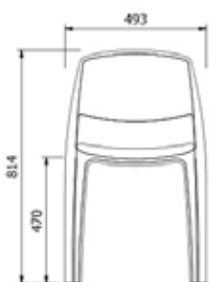

CHAIRS SMART

Designed by **Javier Cuñado**

DESCRIPTION

With the SMART chair we wanted to create a different user experience. It was about generating a nice concept, with dynamic shapes that transmit movement and flow with sensuality, with a fresh touch and very careful details. Its personality is not at odds with its functionality and great versatility. It is attractive, light and surprisingly robust, with a wide range of colors capable of blending into very diverse environments.

SMART is a proposal that will not leave you indifferent.