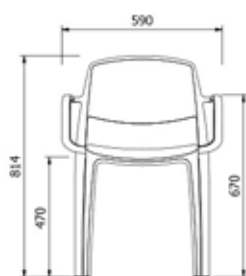

SHELL COLOR