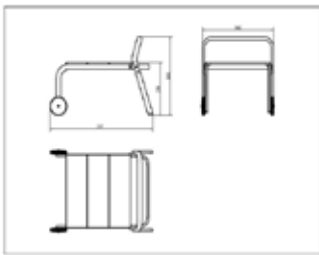

### TABLES LUCCA 18

Cart with aluminium wheels. Anodized aluminium profiles. HPL top. Joining brackets made of cast aluminium. Anti-slip feet. Screws made of stainless steel.

#### TABLE FEATURES

W 54cm × L 77,7cm × H 53cm

W 21.26in × L 30.6in × H 20.87in

**Weight** 7,34 Kg.

STD units	Packaging dim. (cm)	Units Container 20'	Units Container 40'	Units Container HC	Units Trayler 70m <sup>3</sup>	Units Truck 100m <sup>3</sup>
2X	80 × 65 × 55	135	270	296	323	