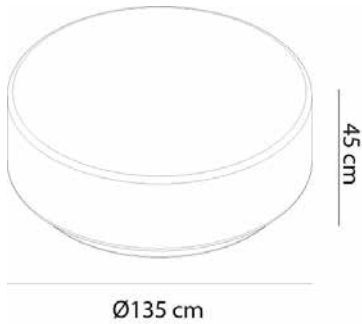

BENCH DISK

Designed by **Javier Cuñado**

ACCESSORIES

Rotomolding benches anchoring kit