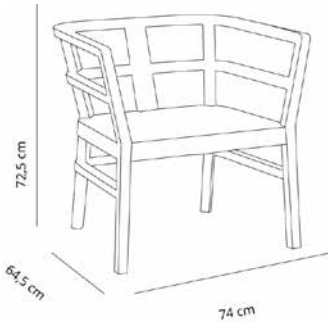

CLICK-CLACK ARMCHAIR

Armchair for indoor and outdoor use. Injected in fiberglass with PP using gas assisted injection moulding technology. UV Protection. Delivered unassembled in an optimal packaging. Optional cushions. Net weight 10,5 kg (23,15 lb).

MEASUREMENTS

W 74cm × L 64,5cm × H 72,5cm × Hs 42cm

W 29.14in × L 25.4in × H 28.55in × Hs 16.54in

CHARACTERISTICS

Weight 10,5 Kg.

AWARDS

Platinum Award
MIFF 2014

STD units	Packaging dim. (cm)	Units Container 20'	Units Container 40'	Units Container HC	Units Trayler 70m ³	Units Truck 100m ³
1X	40 × 80 × 74	99	225	225	297	360

MEASUREMENTS

W 124cm × L 64,5cm × H 72,5cm × Hs 42cm

W 48.82in × L 25.4in × H 28.55in × Hs 16.54in

CHARACTERISTICS

Weight 15 Kg.

AWARDS

Platinum Award
MIFF 2014

STD units	Packaging dim. (cm)	Units Container 20'	Units Container 40'	Units Container HC	Units Trayler 70m ³	Units Truck 100m ³
1X	40 × 115 × 74	66	150	150	198	240