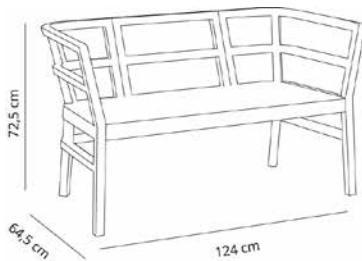

MEASUREMENTS

W 74cm × L 64,5cm × H 72,5cm × Hs 42cm

W 29.14in × L 25.4in × H 28.55in × Hs 16.54in

CHARACTERISTICS

Weight 10,5 Kg.

AWARDS

Platinum Award
MIFF 2014

STD units	Packaging dim. (cm)	Units Container 20'	Units Container 40'	Units Container HC	Units Trayler 70m ³	Units Truck 100m ³
1X	40 × 80 × 74	99	225	225	297	360

CERTIFICATIONS

UNE-EN 581-1

SHELL COLOR

CLICK-CLACK SOFA

Sofa for indoor and outdoor use. Injected in fiberglass with PP using gas assisted injection moulding technology. UV Protection. Delivered unassembled in an optimal packaging. Optional cushions. Net weight 15 kg (33.07 lb).

MEASUREMENTS

W 124cm × L 64,5cm × H 72,5cm × Hs 42cm

W 48.82in × L 25.4in × H 28.55in × Hs 16.54in

CHARACTERISTICS

Weight 15 Kg.

AWARDS

Platinum Award
MIFF 2014

STD units	Packaging dim. (cm)	Units Container 20'	Units Container 40'	Units Container HC	Units Trayler 70m ³	Units Truck 100m ³
1X	40 × 115 × 74	66	150	150	198	240