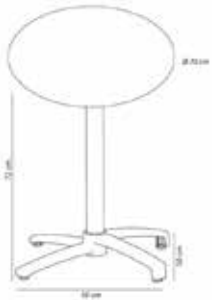

DROP COMPACT PHENOLIC TABLE Ø70

Table base in painted aluminium. Folding system. Indoor and outdoor use

TABLE FEATURES

H 73cm × Ø 70cm

H 28.75in × Ø 27.56in

Weight 13 Kg. | **Stackable**

STD units	Packaging dim. (cm)	Units Container 20'	Units Container 40'	Units Container HC	Units Trayler 70m³	Units Truck 100m³
1X	71 × 74 × 20		350		462	

COLOR/PEDESTAL FINISH COLOR

	Sand	White	Black
Satin	☐	☐	☐

TABLETOP

	White	Black	Silver
Ø 70cm	☐	☐	☐

TABLETOP/PEDESTALS

	White	Black	Silver
Sand	☐	☐	☐
White	☐	☐	☐
Black	☐	☐	☐