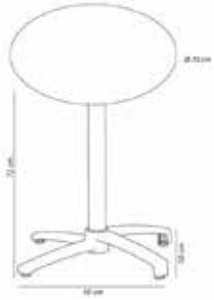

DROP COMPACT PHENOLIC TABLE Ø80

Table base in painted aluminium. Folding system. Indoor and outdoor use

TABLE FEATURES

H 73cm × Ø 80cm

H 28.75in × Ø 31.5in

Weight 13,66 Kg. | **Stackable**

STD units	Packaging dim. (cm)	Units Container 20'	Units Container 40'	Units Container HC	Units Trayler 70m ³	Units Truck 100m ³
1X	81 × 84 × 20		375		495	

TABLETOP

	White	Washed Wood	Black	Ash Oak	Natural Oak	Silver
Ø 80cm	<input type="checkbox"/>	<input type="checkbox"/>	<input type="checkbox"/>	<input type="checkbox"/>	<input type="checkbox"/>	<input type="checkbox"/>