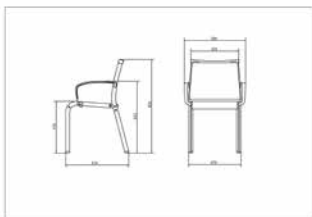

CHAIRS SIENA

Designed by **Joan Casas**

SIENA CHAIR

MEASUREMENTS

W 47,8cm × L 57,4cm × H 85cm × Hs 47cm

W 18.82in × L 22.6in × H 33.47in × Hs 18.5in

CHARACTERISTICS

Weight 3,86 Kg. **máximo** 4 unidades

STD units	Packaging dim. (cm)	Units Container 20'	Units Container 40'	Units Container HC	Units Trayler 70m ³	Units Truck 100m ³
4X	84 × 50 × 97	222	444	489	533	

STRUCTURE

Aluminum

TEXTILENE

White

Titanium

STRUCTURE / TEXTILENE COMBINATIONS

Structure	Textilene	Aluminum
White		•
Titanium		•

SIENA CHAIR WITH ARMS

MEASUREMENTS

W 47,8cm × L 57,4cm × H 85cm × Hs 47cm × Ha 65,3cm

W 18.82in × L 22.6in × H 33.47in × Hs 18.51in × Ha 25.7in

CHARACTERISTICS

Weight 4,82 Kg. | **Stackable máximo** 2 unidades

STD units	Packaging dim. (cm)	Units Container 20'	Units Container 40'	Units Container HC	Units Trayler 70m ³	Units Truck 100m ³
2X	60 × 70 × 92	34	68	75	82	