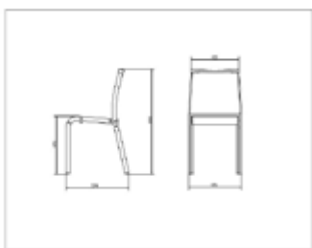

CHAIRS SIENA

Designed by **Joan Casas**

SIENA CHAIR

MEASUREMENTS

W 47,8cm × L 57,4cm × H 85cm × Hs 47cm

W 18.82in × L 22.6in × H 33.47in × Hs 18.5in

CHARACTERISTICS

Weight 3,86 Kg. **máximo** 4 unidades

STD units	Packaging dim. (cm)	Units Container 20'	Units Container 40'	Units Container HC	Units Trayler 70m ³	Units Truck 100m ³
4X	84 × 50 × 97	222	444	489	533	

STRUCTURE

Aluminum

TEXTILENE

White

Titanium

STRUCTURE / TEXTILENE COMBINATIONS

Structure	Textilene	Aluminum
White		•
Titanium		•

SIENA CHAIR WITH ARMS

MEASUREMENTS

W 47,8cm × L 57,4cm × H 85cm × Hs 47cm × Ha 65,3cm

W 18.82in × L 22.6in × H 33.47in × Hs 18.51in × Ha 25.7in

CHARACTERISTICS