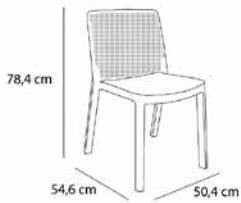

CHAIRS FRESH

Designed by **Josep Llusà**

CERTIFICATIONS

UNE-EN 581-1, UNE-EN 581-2, UNE-EN 16139

FRESH CHAIR

Chair for indoor and outdoor use. Injected with PP. Stackable. UV protection. Chair's net weight 6.10 lb.

MEASUREMENTS

W 50,4cm × L 54,6cm × H 78,4cm × Hs 45cm

W 19.85in × L 21.5in × H 30.87in × Hs 17.72in

CHARACTERISTICS

Weight 2,9 Kg. | **Stackable máximo** 7 unidades

STD units	Packaging dim. (cm)	Units Container 20'	Units Container 40'	Units Container HC	Units Trayler 70m ³	Units Truck 100m ³
4X	51.7 × 74.2 × 96.9	312	624	768	748	996
6X	61 × 80 × 110	312	690	786	888	1044
P22	58 × 98 × 220	528	1056	1056	1188	1276

SHELL COLOR

FRESH CHAIR WITH ARMS

Armchair for indoor and outdoor use. Injected with PP. Stackable. UV protection. Chair's net weight 6.85 lb.

CERTIFICATIONS

UNE-EN 581-1

MEASUREMENTS

W 58,8cm × L 54,6cm × H 78,4cm × Hs 45cm × Ha 66cm

W 23.15in × L 21.5in × H 30.87in × Hs 17.72in × Ha 25.99in

CHARACTERISTICS

Weight 3,3 Kg. **máximo** 7 unidades

STD units	Packaging dim. (cm)	Units Container 20'	Units Container 40'	Units Container HC	Units Trayler 70m ³	Units Truck 100m ³
4X	60.7 × 73.7 × 96.9	176	548	400	652	912
6X	61 × 80 × 110	264	690	600	888	1044
P17	58 × 98 × 220	408	816	816	918	986