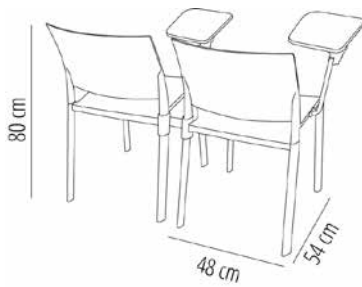

FIONA CONVENTION CHAIR

Chair for indoor and outdoor use. Injected with fiberglass and PP. Stackable. UV protection. Chair's net weight 4,14 kg (9.12 lb). Optional: Clamp connection of chairs for conventions and events injected in translucent polycarbonate.

MEASUREMENTS

W 48cm × L 54cm × H 80cm × Hs 47,5cm
W 18.9in × L 21.26in × H 31.5in × Hs 18.7lin

CHARACTERISTICS

Weight 4,14 Kg. **máximo** 0 unidades

CERTIFICATIONS

UNE-EN 16139, UNE-EN 581-1, UNE-EN 581-2

STD units	Packaging dim. (cm)	Units Container 20'	Units Container 40'	Units Container HC	Units Trayler 70m³	Units Truck 100m³
4X	51.7 × 74.2 × 96.9	280	548	568	652	808
P24	58 × 98 × 218	576	1152	1152	1296	1392