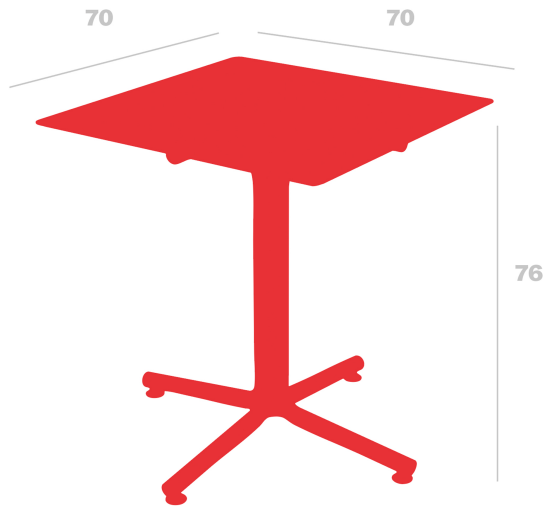

# Bini Table HPL 70x70

By Joan Gaspar

**Bini table for indoor and outdoor use. Version with hpl top and leg made of polypropylene with fiberglass and with UV protection.**

### Measures

**A 70cm x L 70cm**

**W 27.56in x L 27.56in**

**Clearance height: 75cm**

**Clearance height: 29.53in**