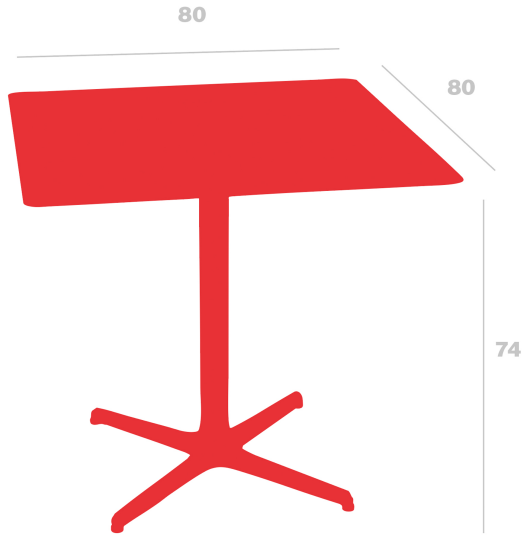

# Toledo Table 80x80

By Pensi Design Studio

**Table for indoor and outdoor use. Painted aluminium structure with an HPL table top of the same colour.**

### Measures

**A 80cm x L 80cm**

**W 31.5in x L 31.5in**

**Clearance height: 73cm**

**Clearance height: 28.74in**