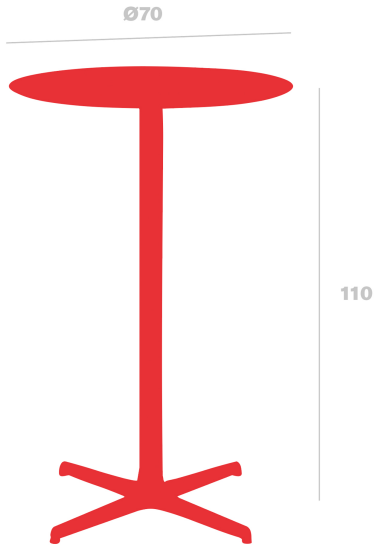

Technical specifications

Toledo High Table

Ø70

By Pensi Design Studio

High table for indoors and outdoors with painted aluminum structure and HPL top in the same colour.

Measures

Base width: 69.5cm

Base width: 27.36in

Diameter: 70cm

Diameter: 27.56in

Weight

9.4 Kg

20.72 lb

Logistical information

Units	Packaging (cm)	Packaging (in)	m ³	ft ³	Peso Br. (kg)	Gross We. (lb)
1X	71 x 74 x 20	27.95 x 29.13 x 7.87	0.105	3.71	9.87	21.76