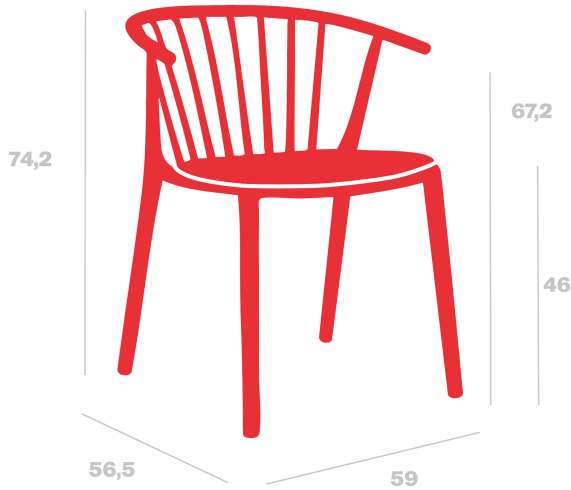

Technical specifications

Woody Upholstered Chair

By Josep Llusca

Upholstery suitable for indoor and outdoor use. Seat upholstered in solution-dyed acrylic fabric by Bliss, suitable for outdoor use. To avoid marks, please do not stack the upholstered chairs.

Measures

**A 59cm x L 56.5cm
W 23.23in x L 22.24in
Seat height: 46cm
Seat height: 18.11in
Armrest height: 67.2cm
Armrest height: 26.46in**

Weight

**4.9 Kg
10.8 lb**

Certificates

**UNEN16139
UNEEN581-1
UNEEN581-2**

Logistical information

Units	Packaging (cm)	Packaging (in)	m³	ft³	Peso Br. (kg)	Gross We. (lb)
1x	60.7 x 73.7 x 96.9	23.9 x 29.02 x 38.15	0.433	15.29	5.15	11.35

Sustainable Production - Environmental Commitment

Resol invests money and resources in research and the search for more sustainable processes.

All Resol products are produced with responsible use of water.

Under no circumstances are hazardous chemicals used during production.

At Resol, all waste is managed in a sustainable and responsible manner.

RESOL