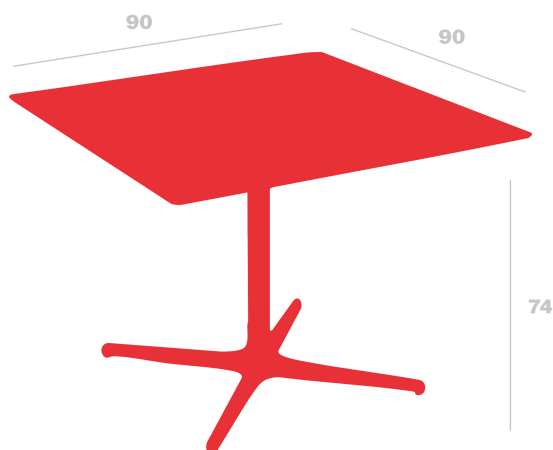

Technical specifications

Toledo XL table 90x90

By Resol

Table for indoor and outdoor use. Painted aluminium structure with an HPL table top of the same colour.

Measures

A 90cm x L 90cm

W 35.43in x L 35.43in

Clearance height: 74.3cm

Clearance height: 29.25in

Base width: 66cm

Base width: 25.98in

Weight

20 Kg

44.09 lb

Sustainable Production - Environmental Commitment