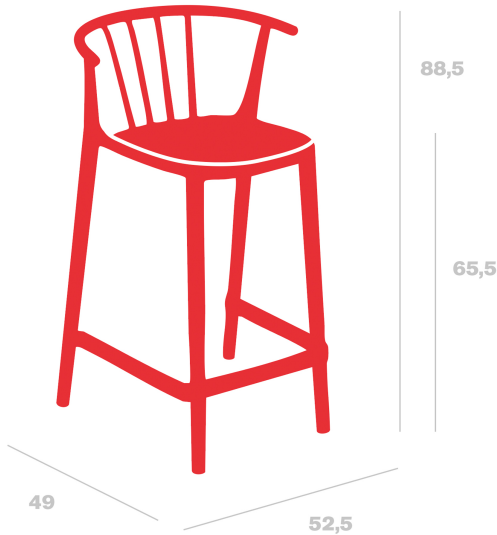

Technical specifications

Woody Upholstered Medium Stool

By Josep Llusçà

Stool for indoor and outdoor use. Made from polypropylene with fibreglass. UV protection. With quick-drying foam. Upholstery suitable for indoor and outdoor use. Grammage 275 gr/m2

Measures

A 52.5cm x L 49cm

W 20.67in x L 19.29in

Armrest height: 66.5cm

Armrest height: 26.18in

Weight

6.11 Kg

13.47 lb