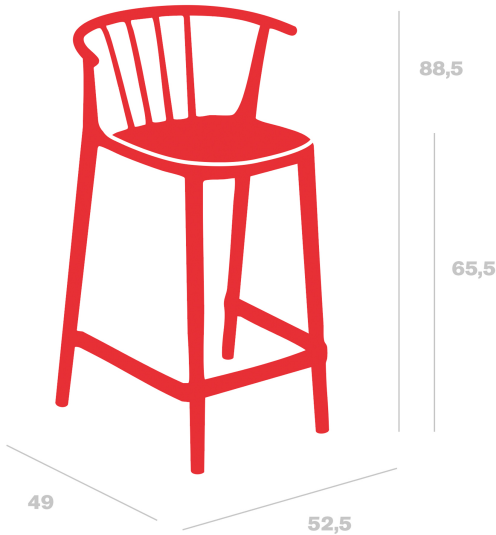

Technical specifications

Woody Upholstered Medium Stool

By Josep Llusçà

Stool for indoor and outdoor use. Made from polypropylene with fibreglass. UV protection. With quick-drying foam. Upholstery suitable for indoor and outdoor use. Grammage 275 gr/m2

Measures

**W 52.5cm x L 49cm x H 88.5cm x Ha 66.5cm
W 20.67in x L 19.29in x H 34.84in x Ha 26.18in**

Weight

**6.11 Kg
13.47 lb**

Certificates

**UNEN16139
UNEEN581-1
UNEEN581-2**

Sustainable Production - Environmental Commitment

Resol invests money and resources in research and the search for more sustainable processes.

All Resol products are produced with responsible use of water.

Under no circumstances are hazardous chemicals used during production.

At Resol, all waste is managed in a sustainable and responsible manner.

RESOL