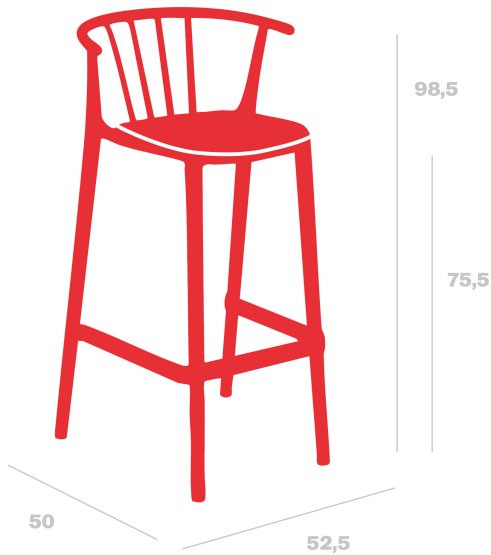

Technical specifications

Woody Upholstered High Stool

By Josep Llusà

Stool for indoor and outdoor use. Made from polypropylene with fibreglass. UV protection. With quick-drying foam. Upholstery suitable for indoor and outdoor use. Grammage 275 gr/m2

Measures

**A 52.5cm x L 50cm
W 20.67in x L 19.69in
Seat height: 75.5cm
Seat height: 29.72in**

Weight

**5.75 Kg
12.68 lb**

Certificates

**UNEEN581-1
UNEEN581-2
UNEN16139**

Sustainable Production - Environmental Commitment