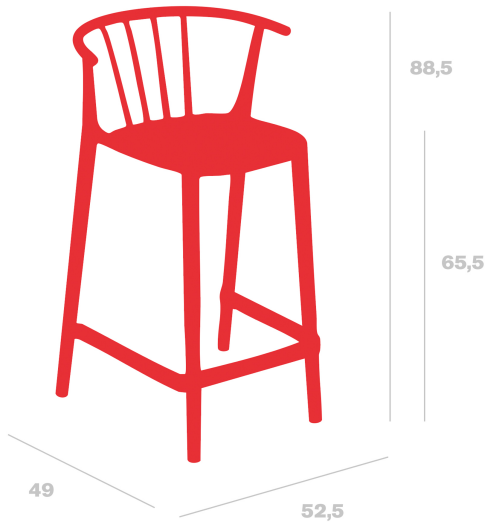

Technical specifications

Woody Medium Stool

By Josep Llusçà

Stool for indoor and outdoor use. Made from polypropylene with fibreglass. UV protection.

Measures

A 52.5cm x L 49cm
W 20.67in x L 19.29in
Seat height: 65.5cm
Seat height: 25.79in