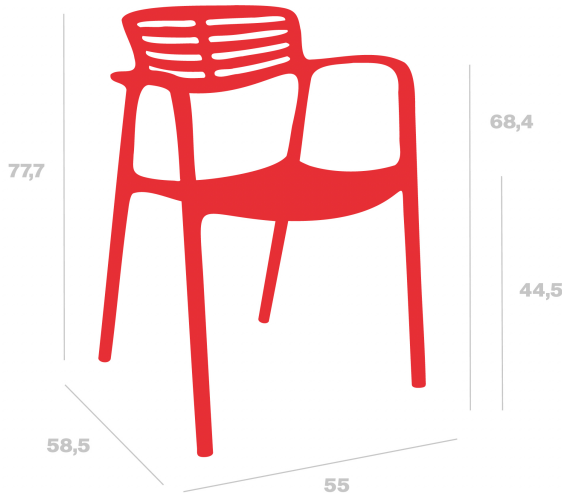

Technical specifications

Toledo Aire Chair

By Pensi Design Studio

Armchair for indoor and outdoor use. Made from a single piece of 100% post-consumer recycled polypropylene and recycled fiberglass using gas-assisted molding technology. Stackable. Net weight 3.85 kg.

Measures

**A 55cm x L 58.5cm
W 21.65in x L 23.03in
Seat height: 44.5cm
Seat height: 17.52in
Armrest height: 68.5cm
Armrest height: 26.97in**

Weight

**3.85 Kg
8.49 lb**

Certificates

**UNEEN581-1
UNEEN581-2**