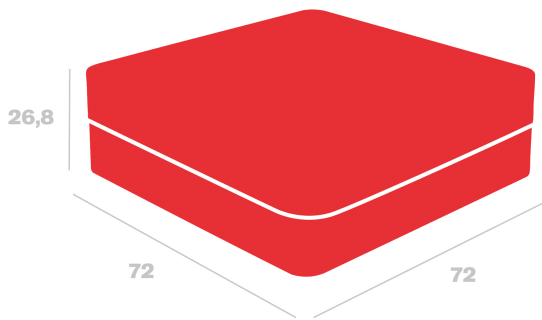

Technical specifications

Brisa table with double base

By Resol Studio

Side table with double height base made of MDPE and HPL top

Measures

A 72cm x L 72cm

W 28.35in x L 28.35in

Base width: 72cm

Base width: 28.35in

Weight

23.5 Kg

51.81 lb

Logistical information

| Units | Packaging (cm) | Packaging (in) | m ³ | ft ³ | Peso Br. (kg) | Gross We. (lb) |
|-------|----------------|-----------------------|----------------|-----------------|---------------|----------------|
| 1X | 81 x 81 x 40 | 31.89 x 31.89 x 15.75 | 0.262 | 9.25 | 24.68 | 54.41 |