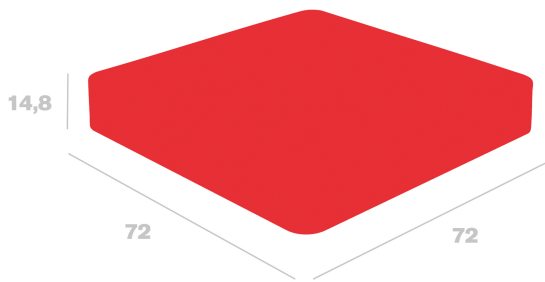

### Measures

**A 72cm x L 72cm**

**W 28.35in x L 28.35in**

**Base width: 72cm**

**Base width: 28.35in**

### Weight

**15.5 Kg**

**34.17 lb**