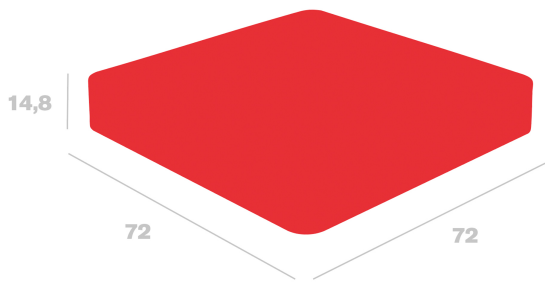

Technical specifications

Low Brisa Table

By Resol Studio

Side table with MDPE base and HPL top.

Measures

W 72cm x L 72cm x H 14.8cm x Base width 72cm

W 28.35in x L 28.35in x H 5.83in x Base width 28.35in

Weight

15.5 Kg

34.17 lb

Logistical information

Units	Packaging (cm)	Packaging (in)	m ³	ft ³	Peso Br. (kg)	Gross We. (lb)
1X	81 x 83 x 20	31.89 x 32.68 x 7.87	0.134	4.73	16.28	35.89

Sustainable Production - Environmental Commitment