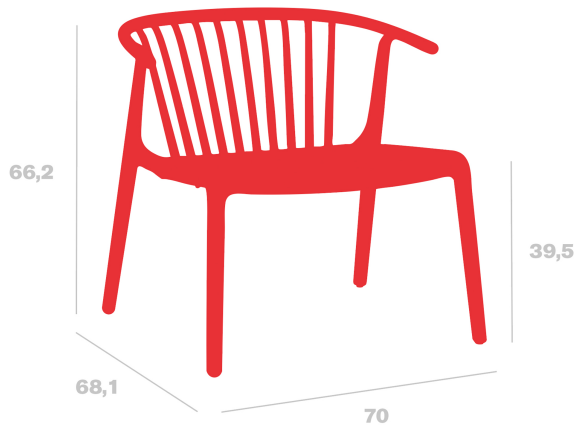

Technical specifications

Woody Lounge Chair

By Josep Llusçà

Monoblock armchair with arms. Injected polypropylene and fiberglass. UV protection. Stackable. Suitable for indoor and outdoor use.

Measures

**W 70cm x L 68.2cm x H 66.5cm
W 27.56in x L 26.85in x H 26.18in**

Weight

**7.5 Kg
16.53 lb**

Certificates

**UNEN16139
UNEEN581-1
UNEEN581-2**

Logistical information

Units	Packaging (cm)	Packaging (in)	m³	ft³	Peso Br. (kg)	Gross We. (lb)
P8	80 x 120 x 120	31.5 x 47.24 x 47.24	1.152	40.68	7.88	17.37
2X	75 x 77 x 75	29.53 x 30.31 x 29.53	0.433	15.29	7.88	17.37

Sustainable Production - Environmental Commitment

Resol invests money and resources in research and the search for more sustainable processes.

All Resol products are produced with responsible use of water.

Under no circumstances are hazardous chemicals used during production.

At Resol, all waste is managed in a sustainable and responsible manner.

RESOL