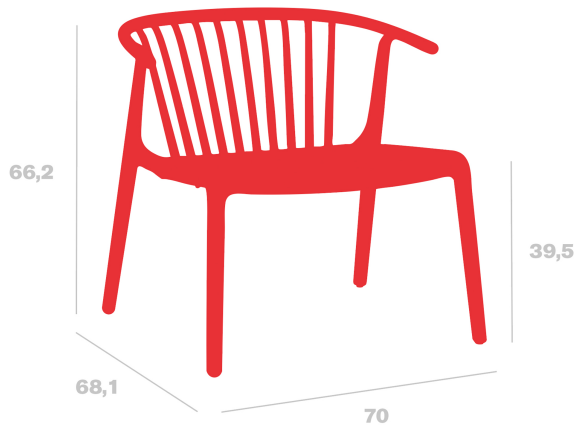

Technical specifications

Woody Lounge Chair

By Josep Llusçà

Monoblock armchair with arms. Injected polypropylene and fiberglass. UV protection. Stackable. Suitable for indoor and outdoor use.

Measures

**A 70cm x L 68.2cm
W 27.56in x L 26.85in**

Weight

**7.5 Kg
16.53 lb**

Certificates

**UNEN16139
UNEEN581-1
UNEEN581-2**

Logistical information

Units	Packaging (cm)	Packaging (in)	m ³	ft ³	Peso Br. (kg)	Gross We. (lb)
P8	80 x 120 x 120	31.5 x 47.24 x 47.24	1.152	40.68	7.88	17.37
2X	75 x 77 x 75	29.53 x 30.31 x 29.53	0.433	15.29	7.88	17.37