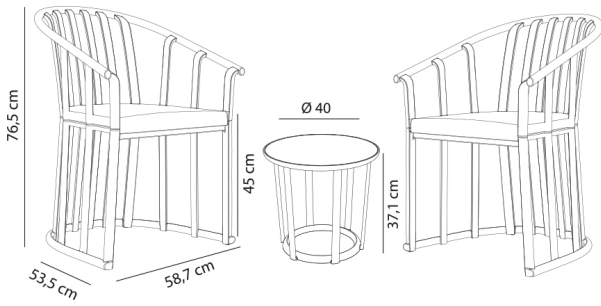

Technical specifications

Raff set with cushions

By Joan Gaspar

Set for indoor and outdoor use, consisting of 2 armchairs and a table. Injected with fiberglass and PP. UV protection. Net weight 16kg. Cushions included Hazelnut color, quick-drying Gravidry, 30 mm and 30 kg density. Upholstered with mass-dyed acrylic fabric, cover with removable zipper and fastening with ribbons. Optimal packaging.

Certificates

UNEEN581-1

UNEEN581-2

UNEN16139

Logistical information

Units	Packaging (cm)	Packaging (in)	m ³	ft ³	Peso Br. (kg)	Gross We. (lb)
1X	63 x 60 x 60	24.8 x 23.62 x 23.62	0.227	8.02		
1x	63 x 60 x 60	24.8 x 23.62 x 23.62	0.227	8.02		
1X	63 x 60 x 60	24.8 x 23.62 x 23.62	0.227	8.02		