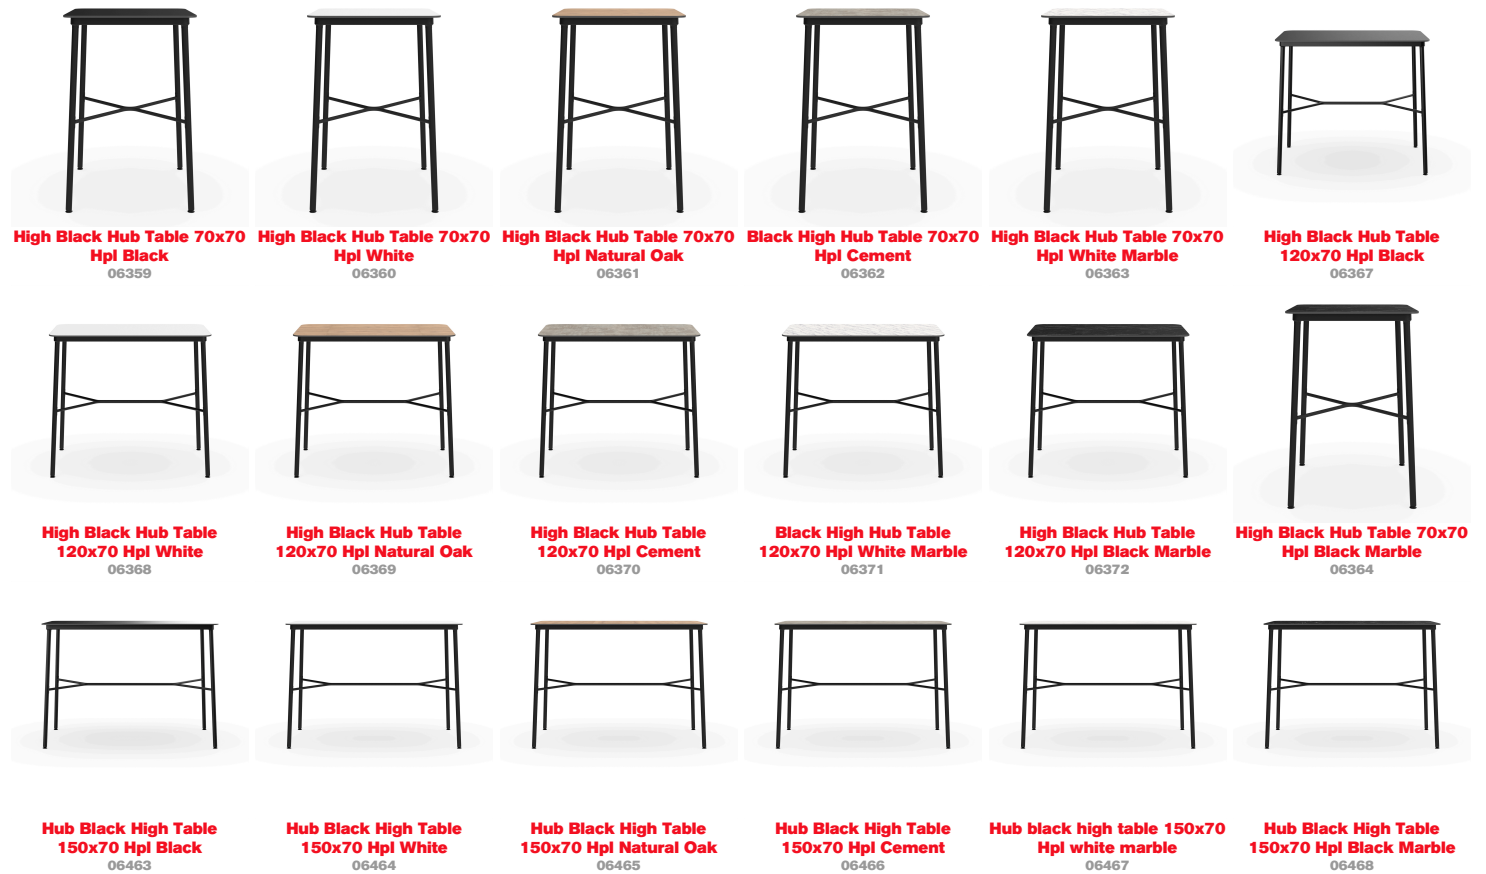

Mesa Hub Alta

By Joan Gaspar

Variants

Sustainable Production - Environmental Commitment

Resol invests money and resources in research and the search for more sustainable processes.

All Resol products are produced with responsible use of water.

Under no circumstances are hazardous chemicals used during production.

At Resol, all waste is managed in a sustainable and responsible manner.

RESOL