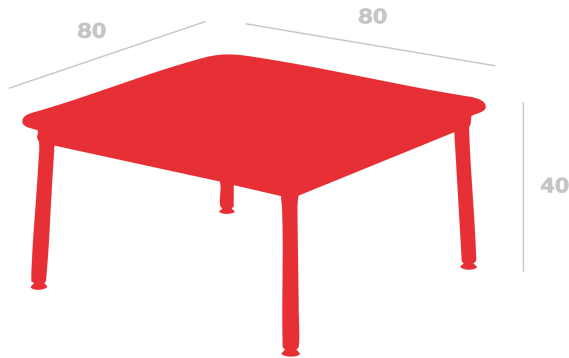

Technical specifications

Low Hub Table

By Joan Gaspar

Hub tables are suitable for indoor and outdoor use in HPL, and suitable only for indoor use in Melamine board. Lacquered aluminum structure and epoxy lacquered steel legs. This collection stands out for its stability and resistance, combining 3 different heights with various measures of envelopes.

Measures

A 80cm x L 80cm
W 31.5in x L 31.5in

Weight

15.76 Kg
34.74 lb

Certificates

ISO_14001
ISO_14006
ISO_9001

Logistical information

Units	Packaging (cm)	Packaging (in)	m ³	ft ³	Peso Br. (kg)	Gross We. (lb)
1x	82.5 x 81 x 19.7	32.48 x 31.89 x 7.76	0.132	4.66	16.55	36.49
1x	90 x 150 x 40	35.43 x 59.06 x 15.75	0.54	19.07	16.55	36.49