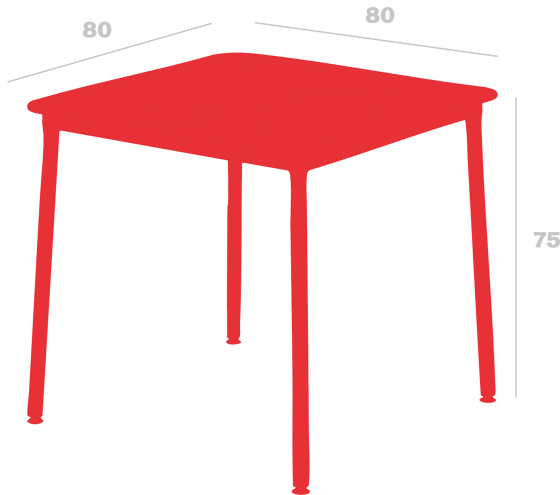

Technical specifications

Mesa Hub

By Joan Gaspar

Hub tables are suitable for indoor and outdoor use in HPL, and suitable only for indoor use in Melamine board. Lacquered aluminum structure and epoxy lacquered steel legs. This collection stands out for its stability and resistance, combining 3 different heights with various measures of envelopes.

Measures

A 80cm x L 80cm
W 31.5in x L 31.5in

Weight

18 Kg
39.68 lb

Certificates

ISO_14001
ISO_14006
ISO_9001

Logistical information

Units	Packaging (cm)	Packaging (in)	m ³	ft ³	Peso Br. (kg)	Gross We. (lb)
1x	82.5 x 81 x 19.7	32.48 x 31.89 x 7.76	0.132	4.66	18.9	41.67
1x	93.5 x 92.2 x 15.2	36.81 x 36.3 x 5.98	0.131	4.63	18.9	41.67
1x	91.4 x 160.7 x 14.5	35.98 x 63.27 x 5.71	0.213	7.52	18.9	41.67
1x	93 x 183 x 15	36.61 x 72.05 x 5.91	0.255	9.01	18.9	41.67
1x	122.5 x 124 x 19	48.23 x 48.82 x 7.48	0.289	10.21	18.9	41.67