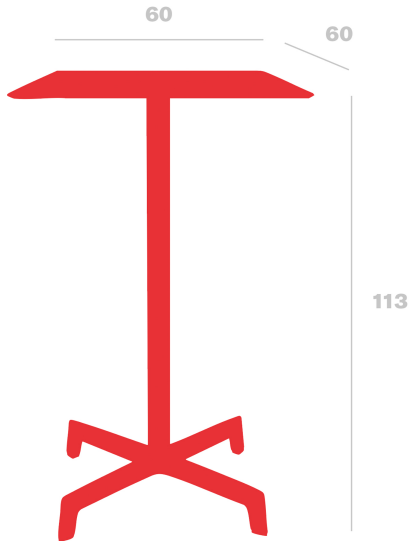

# Sputnik High Monocolor Table 60x60

By Josep Llusçà

**Table for indoor and outdoor use with painted aluminum structure, polyamide base, and an HPL top in the same colour. Weight: 11.8 Kg (26.01 lbs)**

### Measures

**A 60cm x L 60cm**

**W 23.62in x L 23.62in**

### Weight

**11.8 Kg**

**26.01 lb**