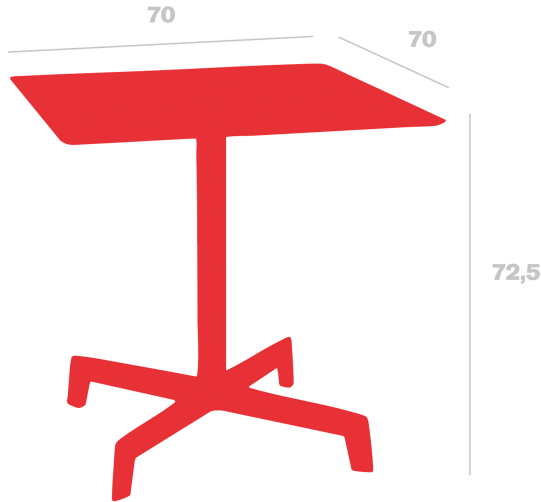

# Sputnik Table

By Josep Llusà

**Table for indoor and outdoor use with painted aluminum structure, polyamide base, and an HPL top in the same colour.**

### Measures

**W 70cm x L 70cm x H 72.5cm**

**W 27.56in x L 27.56in x H 28.54in**