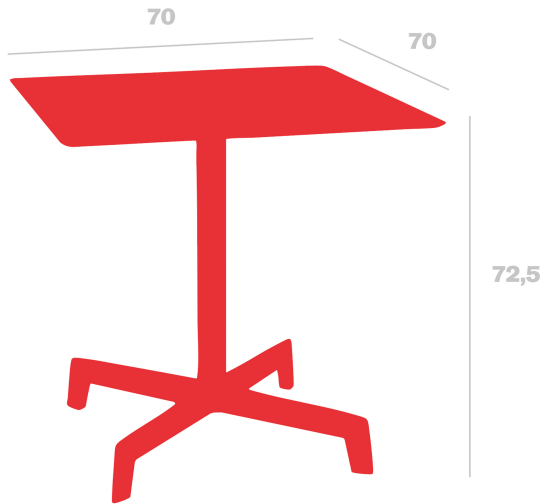

# Table Sputnik Monocolor 70x70

By Josep Llusçà

**Table for indoor and outdoor use with painted aluminum structure, polyamide base, and an HPL top in the same colour.**

### Measures

**A 70cm x L 70cm**

**W 27.56in x L 27.56in**