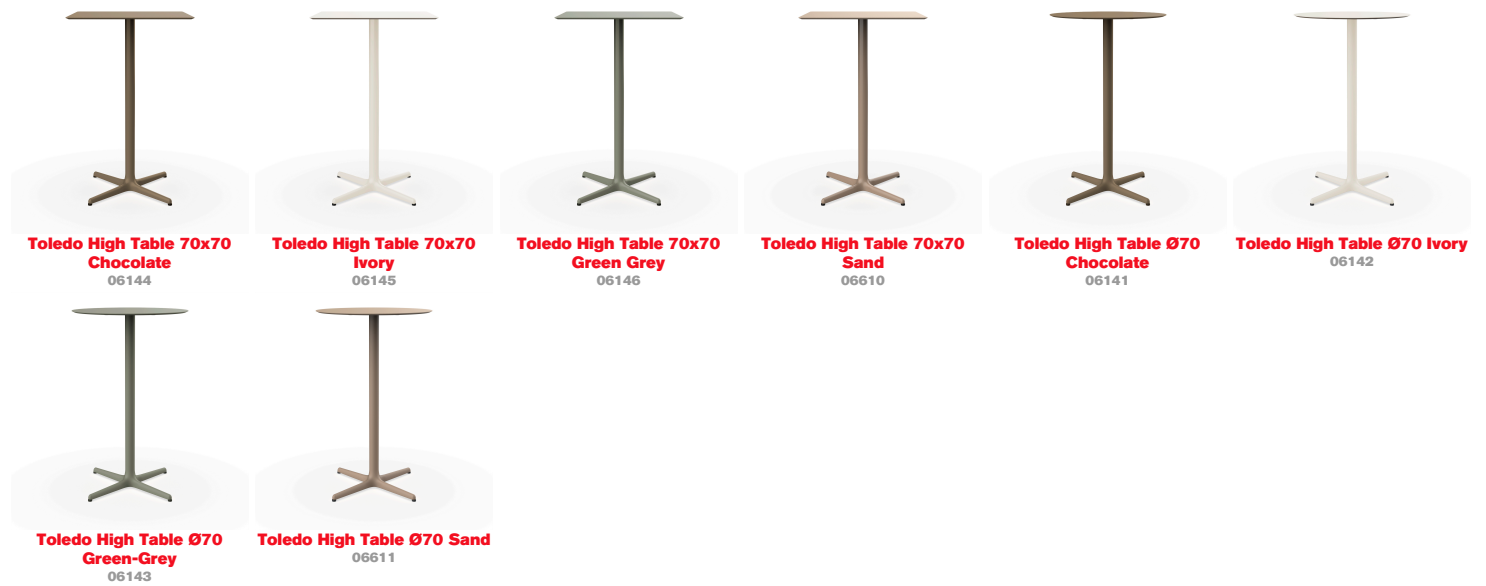

Technical specifications

High Toledo Table

By Pensi Design Studio

Variants

Sustainable Production - Environmental Commitment

Resol invests money and resources in research and the search for more sustainable processes.

All Resol products are produced with responsible use of water.

Under no circumstances are hazardous chemicals used during production.

At Resol, all waste is managed in a sustainable and responsible manner.

RESOL