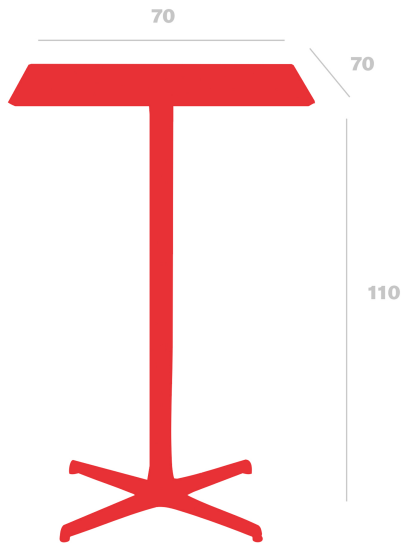

Technical specifications

High Toledo Table

By Pensi Design Studio

Table for indoor and outdoor use. Painted aluminum structure and HPL top in the same colour.

Measures

A 70cm x L 70cm

W 27.56in x L 27.56in

Base width: 69.5cm

Base width: 27.36in

Weight

11 Kg

24.25 lb

Logistical information

Units	Packaging (cm)	Packaging (in)	m ³	ft ³	Peso Br. (kg)	Gross We. (lb)
1X	71 x 74 x 20	27.95 x 29.13 x 7.87	0.105	3.71	11.55	25.46
1X	71 x 74 x 20	27.95 x 29.13 x 7.87	0.105	3.71	11.55	25.46