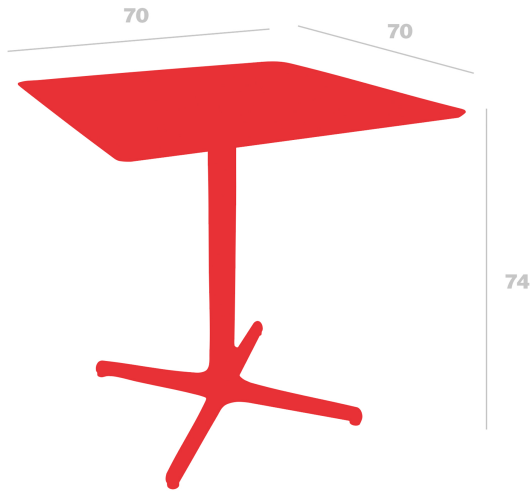

Technical specifications

Toledo Table

By Pensi Design Studio

Table for indoor and outdoor use. Painted aluminium structure with an HPL table top of the same colour. Weight: 10kg (22.04 lbs)

Measures

A 70cm x L 70cm
W 27.56in x L 27.56in
Clearance height: 73cm
Clearance height: 28.74in

Weight

11.36 Kg
25.04 lb

Logistical information

Units	Packaging (cm)	Packaging (in)	m ³	ft ³	Peso Br. (kg)	Gross We. (lb)
1X	102 x 102 x 20	40.16 x 40.16 x 7.87	0.208	7.35	11.93	26.3
1x	102 x 102 x 20	40.16 x 40.16 x 7.87	0.208	7.35	11.93	26.3
1X	102 x 102 x 20	40.16 x 40.16 x 7.87	0.208	7.35	11.93	26.3
1x	102 x 102 x 20	40.16 x 40.16 x 7.87	0.208	7.35	11.93	26.3
1X	71 x 74 x 20	27.95 x 29.13 x 7.87	0.105	3.71	11.93	26.3
1X	71 x 74 x 20	27.95 x 29.13 x 7.87	0.105	3.71	11.93	26.3
1x	71 x 74 x 20	27.95 x 29.13 x 7.87	0.105	3.71	11.93	26.3
1x	81 x 82.5 x 19.7	31.89 x 32.48 x 7.76	0.132	4.66	11.93	26.3
1X	81 x 82.5 x 19.7	31.89 x 32.48 x 7.76	0.132	4.66	11.93	26.3
1x	71 x 74 x 20	27.95 x 29.13 x 7.87	0.105	3.71	11.93	26.3