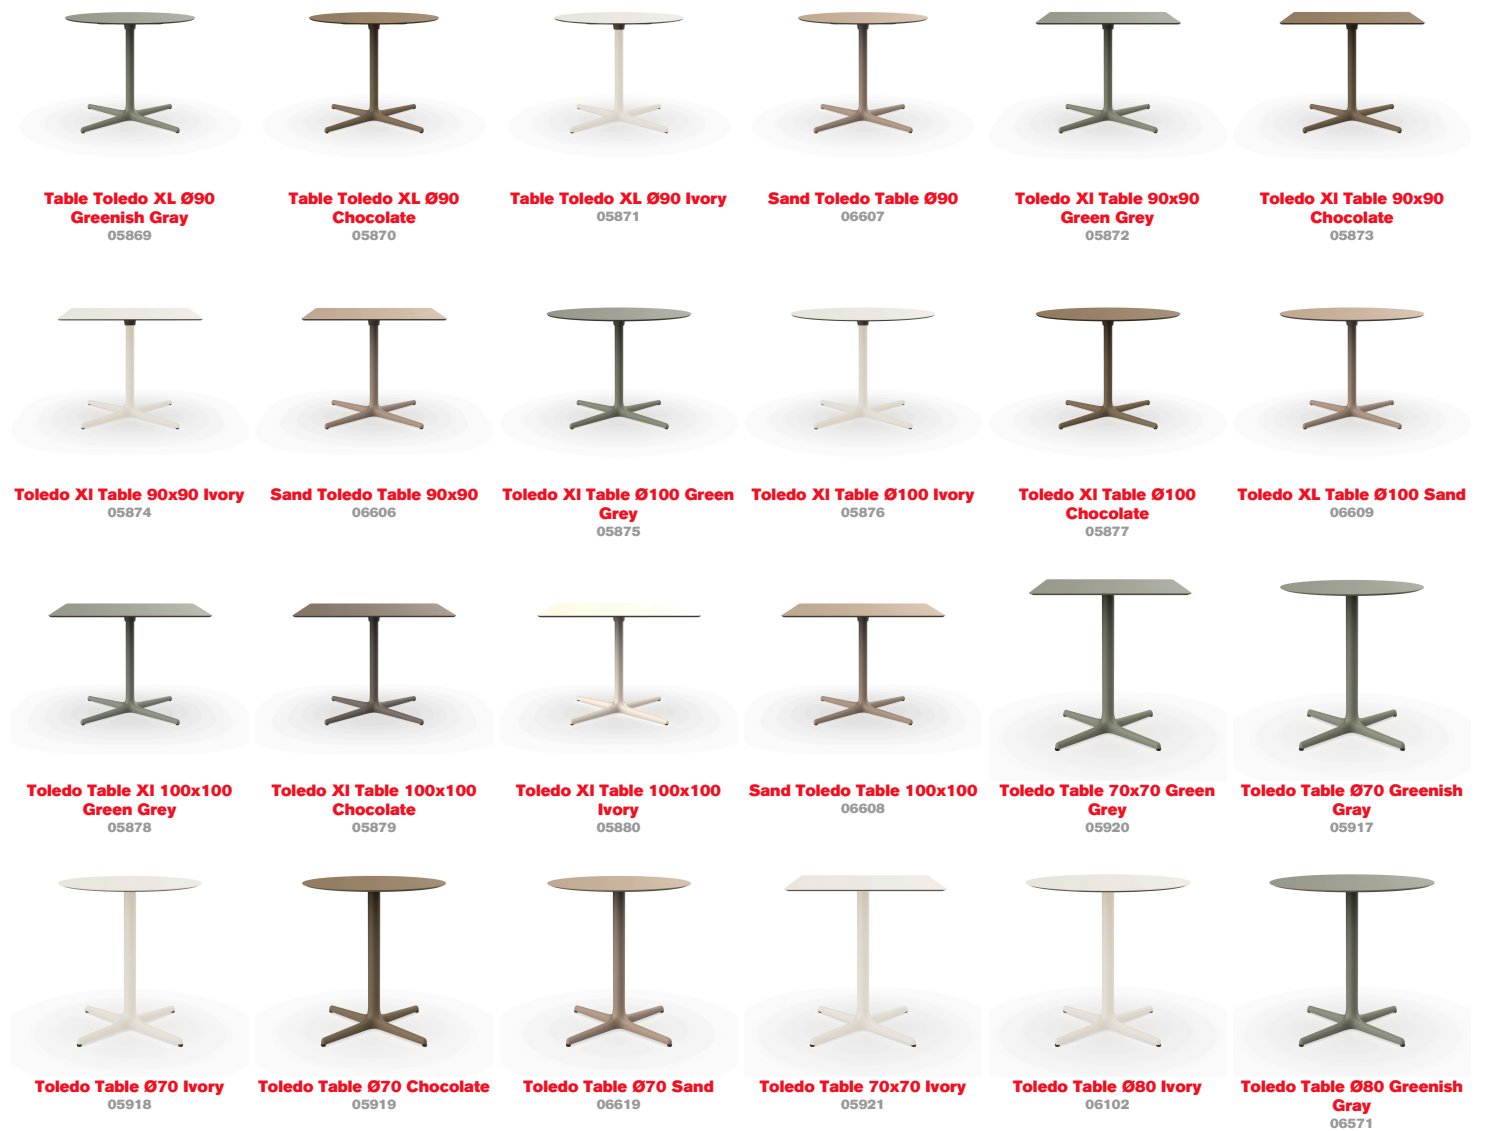

Toledo Table

By Pensi Design Studio

Variants

Sustainable Production - Environmental Commitment

Resol invests money and resources in research and the search for more sustainable processes.

All Resol products are produced with responsible use of water.

Under no circumstances are hazardous chemicals used during production.

At Resol, all waste is managed in a sustainable and responsible manner.

RESOL