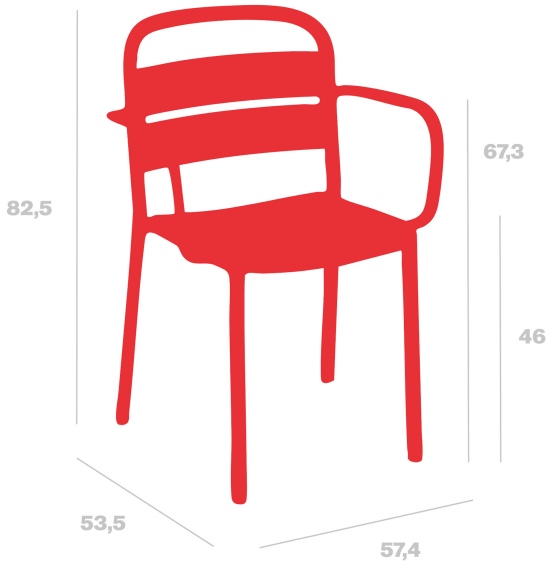

Technical specifications

Como Chair with Arms

By Joan Gaspar

Chair with arms for indoor and outdoor use. Manufactured in polypropylene with fibreglass using gas-assisted moulding technology. UV protection.

Measures

A 57.4cm x L 53.5cm

W 22.6in x L 21.06in

Seat height: 46cm

Seat height: 18.11in

Armrest height: 67.3cm

Armrest height: 26.5in

Weight