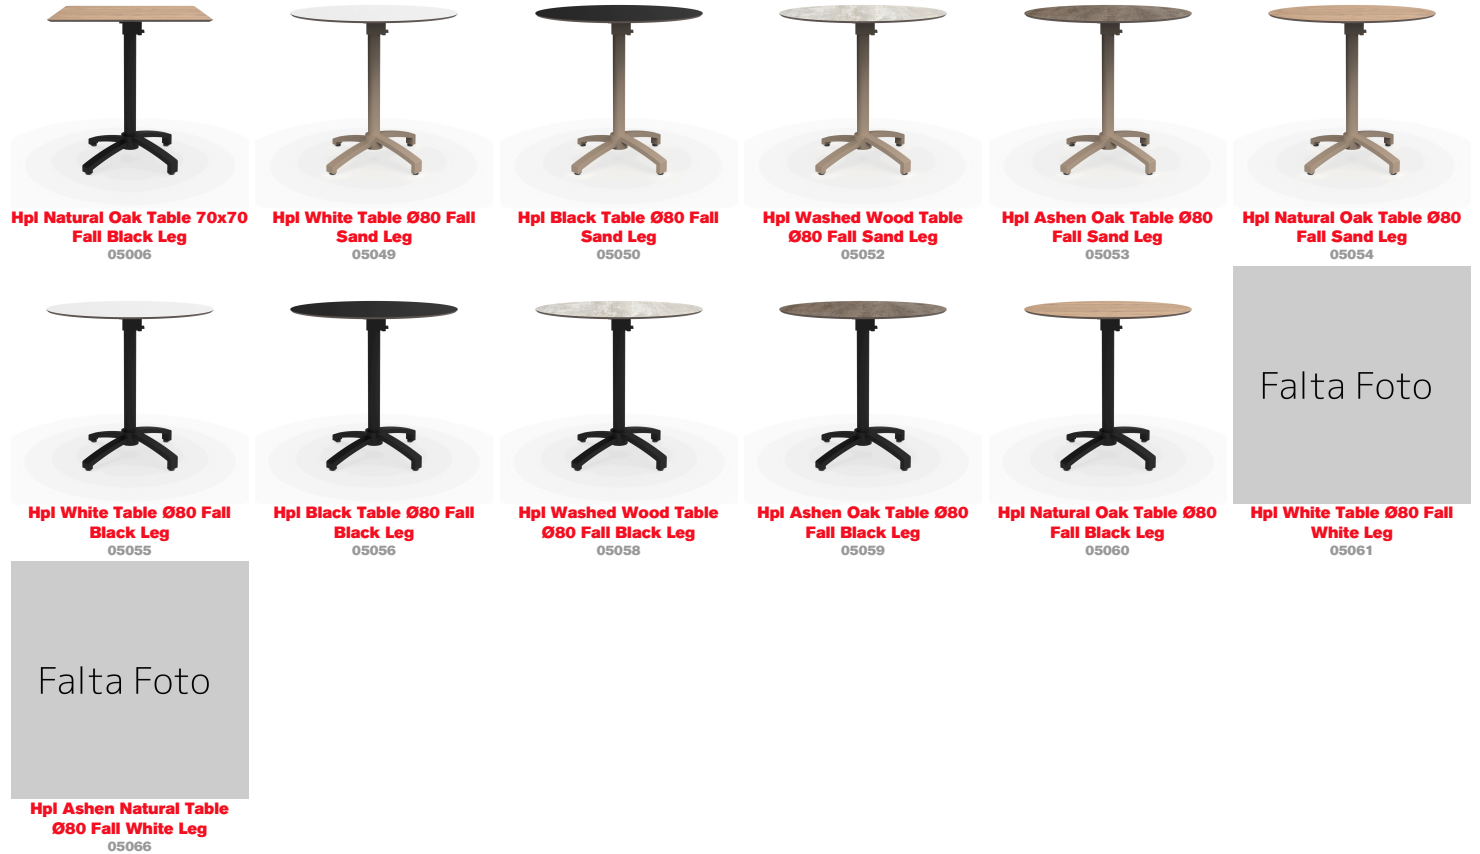

Technical specifications

Fall Compact Phenolic Table 70x70

By Resol

Sustainable Production - Environmental Commitment

Resol invests money and resources in research and the search for more sustainable processes.

All Resol products are produced with responsible use of water.

Under no circumstances are hazardous chemicals used during production.

At Resol, all waste is managed in a sustainable and responsible manner.

RESOL