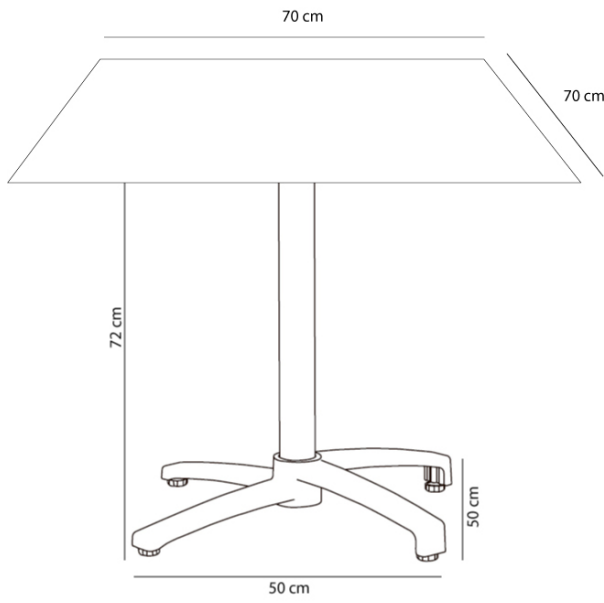

Technical specifications

Fall Compact Phenolic Table 70x70

By Resol

Table leg in painted aluminium. Folding system. Indoor and outdoor use. Compact phenolic tabletop.

Measures

A 70cm x L 70cm

W 27.56in x L 27.56in

Clearance height: 70cm

Clearance height: 27.56in

Weight

14.46 Kg

31.88 lb

Logistical information

Units	Packaging (cm)	Packaging (in)	m ³	ft ³	Peso Br. (kg)	Gross We. (lb)
1X	71 x 74 x 20	27.95 x 29.13 x 7.87	0.105	3.71	15.18	33.47
1X	81 x 84 x 20	31.89 x 33.07 x 7.87	0.136	4.8	15.18	33.47
1X	71 x 74 x 20	27.95 x 29.13 x 7.87	0.105	3.71	15.18	33.47
1X	81 x 84 x 20	31.89 x 33.07 x 7.87	0.136	4.8	15.18	33.47