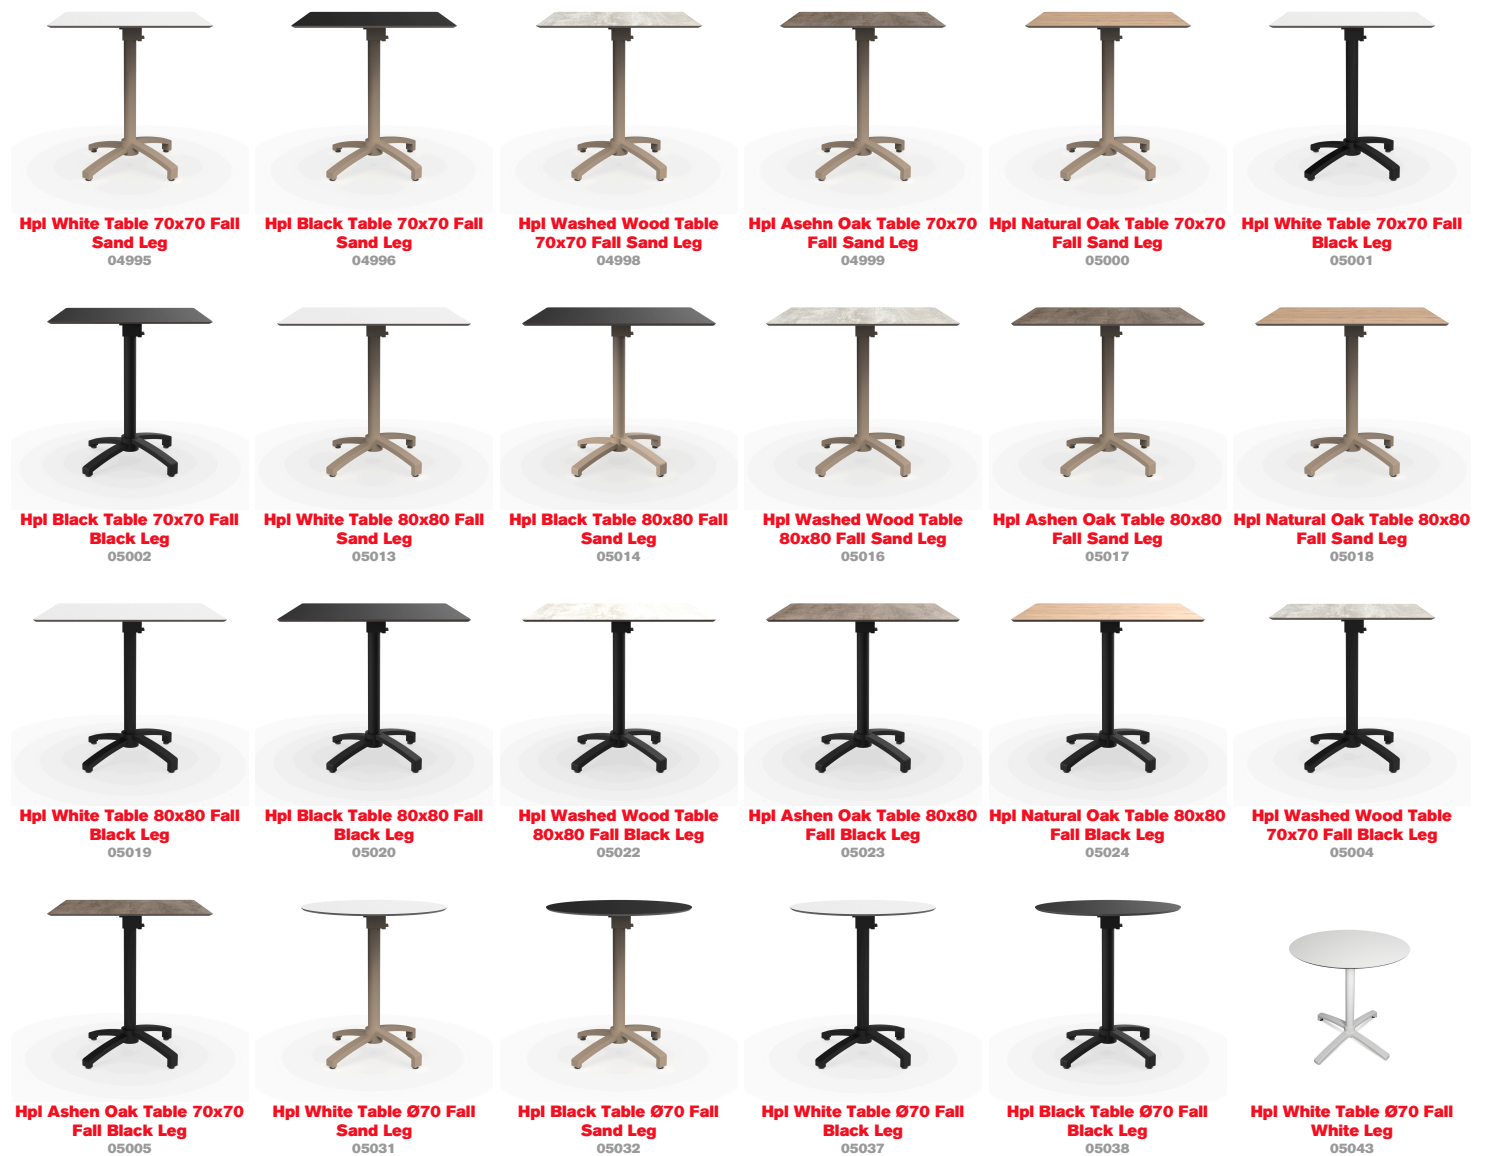

Technical specifications

Fall Compact Phenolic Table 70x70

By Resol

Variants

Sustainable Production - Environmental Commitment

Resol invests money and resources in research and the search for more sustainable processes.

All Resol products are produced with responsible use of water.

Under no circumstances are hazardous chemicals used during production.

At Resol, all waste is managed in a sustainable and responsible manner.

RESOL