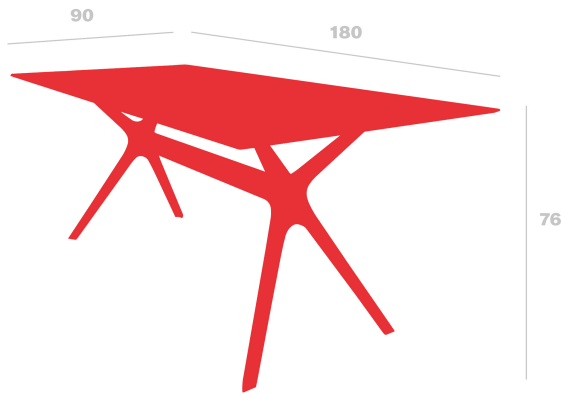

Technical specifications

Mesa Vela L

By Fabrizio Batoni

Table for indoor and outdoor with central base composed by two bases injected in fiberglass with PP using gas assisted injection moulding technology, joined by an aluminium bar. UV Protection. Table top in high pressure laminate (HPL).

Measures

A 90cm x L 180cm
W 35.43in x L 70.87in
Clearance height: 73cm
Clearance height: 28.74in

Weight

38.5 Kg
84.88 lb

Certificates

UNEN15372

Logistical information

Units	Packaging (cm)	Packaging (in)	m ³	ft ³	Peso Br. (kg)	Gross We. (lb)
1X	83 x 74 x 27	32.68 x 29.13 x 10.63	0.166	5.86	40.43	89.13

Mesa Vela L 180x90 Negro
HPL blanco
03106

Phenolic Black Table
180x90 Vela "l";
Black Table Foot
03107

Phenolic White Table
180x90 Vela "l";
Sand Table Foot
03109

Phenolic Black Table
180x90 Vela "l";
Sand Table Foot
03110