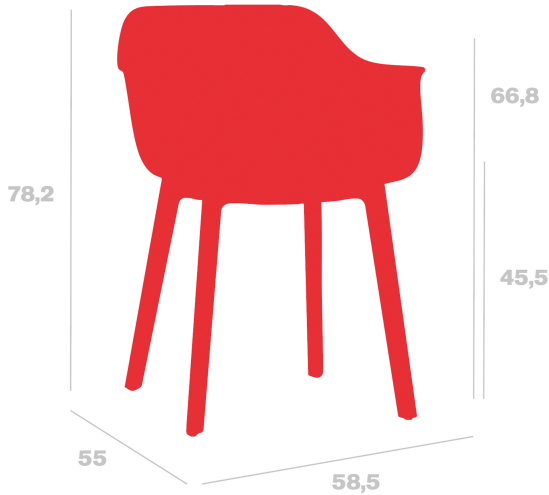

Technical specifications

Shape Chair

By Josep Llusçà

Armchair for indoor and outdoor use. Seat and structure injected in polypropylene and fiberglass. Clipping system that allows to combine the structure with the seat of Shape models. Net weight 6,18 kg (13,62 lb).

Measures

A 58.5cm x L 55cm

W 23.03in x L 21.65in

Seat height: 45.5cm

Seat height: 17.91in

Armrest height: 66.8cm

Armrest height: 26.3in

Weight

6.18 Kg

13.62 lb

Certificates

UNEN16139

Logistical information

Units	Packaging (cm)	Packaging (in)	m³	ft³	Peso Br. (kg)	Gross We. (lb)
2X	61 x 61 x 62	24.02 x 24.02 x 24.41	0.231	8.16	6.49	14.31
2X	61 x 61 x 62	24.02 x 24.02 x 24.41	0.231	8.16	6.49	14.31

Sustainable Production - Environmental Commitment

Resol invests money and resources in research and the search for more sustainable processes.

All Resol products are produced with responsible use of water.

Under no circumstances are hazardous chemicals used during production.

At Resol, all waste is managed in a sustainable and responsible manner.

RESOL