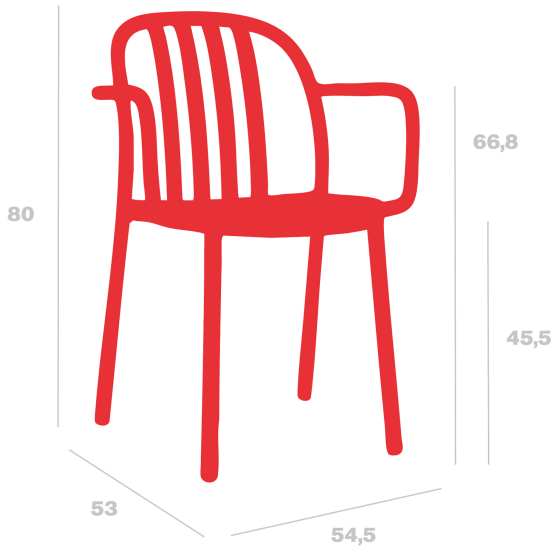

Technical specifications

Sue Lama Chair with Arms

By Joan Gaspar

Chair for indoor and outdoor use. Injected in polypropylene and fiberglass. Stackable. UV protection. Net weight 3,77 kg (8,31 lb).

Measures

A 54.5cm x L 53cm

W 21.46in x L 20.87in

Seat height: 45.5cm

Seat height: 17.91in

Armrest height: 66.8cm

Armrest height: 26.3in

Weight

4.22 Kg