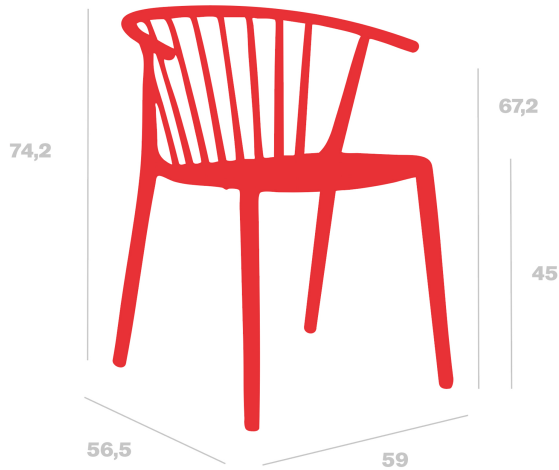

Technical specifications

Woody Chair

By Josep Llusçà

Armchair for indoor and outdoor use. Injected with fiberglass and PP. Stackable. UV protection. Net weight 4,1 kg (9.03 lb).

Measures

A 59cm x L 56.5cm
W 23.23in x L 22.24in
Seat height: 45cm
Seat height: 17.72in
Armrest height: 67.2cm
Armrest height: 26.46in

Weight

4.2 Kg
9.26 lb

Certificates

UNEN16139
UNEEN581-2
UNEEN581-1

Logistical information

Units	Packaging (cm)	Packaging (in)	m ³	ft ³	Peso Br. (kg)	Gross We. (lb)
4X	60.7 x 73.7 x 96.9	23.9 x 29.02 x 38.15	0.433	15.29	4.41	9.72
P20	58 x 98 x 186	22.83 x 38.58 x 73.23	1.057	37.33	4.41	9.72
P.25	58 x 98 x 220	22.83 x 38.58 x 86.61	1.25	44.14	4.41	9.72
P.20	58 x 98 x 186	22.83 x 38.58 x 73.23	1.057	37.33	4.41	9.72