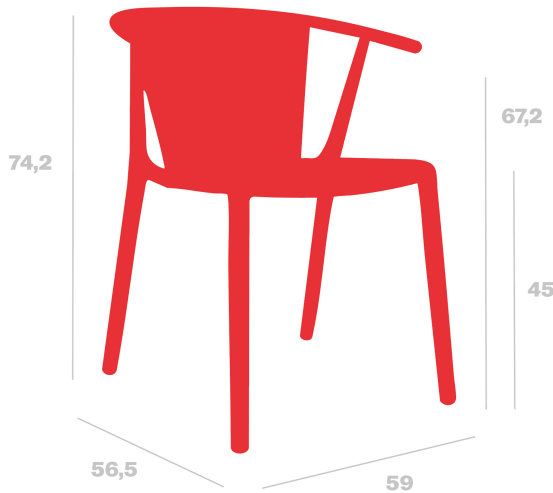

Technical specifications

Armchair Woody Flat

By Josep Llusçà

Armchair for indoor and outdoor use. Injected with fiberglass and PP. Stackable. UV protection. Net weight 4,4 kg (9.7lb).

Measures

A 59cm x L 56.5cm

W 23.23in x L 22.24in

Seat height: 45cm

Seat height: 17.72in

Armrest height: 67.2cm

Armrest height: 26.46in

Weight

4.2 Kg

9.26 lb

Certificates

UNEN16139

UNEEN581-2

UNEEN581-1

Logistical information

Units	Packaging (cm)	Packaging (in)	m ³	ft ³	Peso Br. (kg)	Gross We. (lb)
4X	60.7 x 73.7 x 96.9	23.9 x 29.02 x 38.15	0.433	15.29	4.41	9.72
P20	58 x 98 x 186	22.83 x 38.58 x 73.23	1.057	37.33	4.41	9.72
P.25	58 x 98 x 220	22.83 x 38.58 x 86.61	1.25	44.14	4.41	9.72
1x	60.7 x 73.7 x 96.9	23.9 x 29.02 x 38.15	0.433	15.29	4.41	9.72