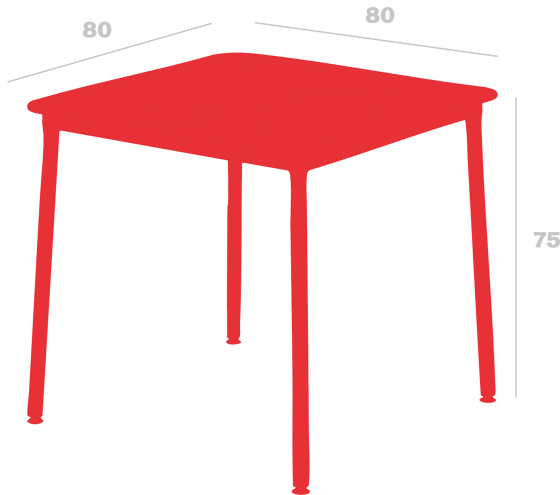

# Mesa Hub

By Joan Gaspar

Hub tables are suitable for indoor and outdoor use in HPL, and suitable only for indoor use in Melamine board. Lacquered aluminum structure and epoxy lacquered steel legs. This collection stands out for its stability and resistance, combining 3 different heights with various measures of envelopes.

### Measures

W 80cm x L 80cm x H 75cm  
W 31.5in x L 31.5in x H 29.53in