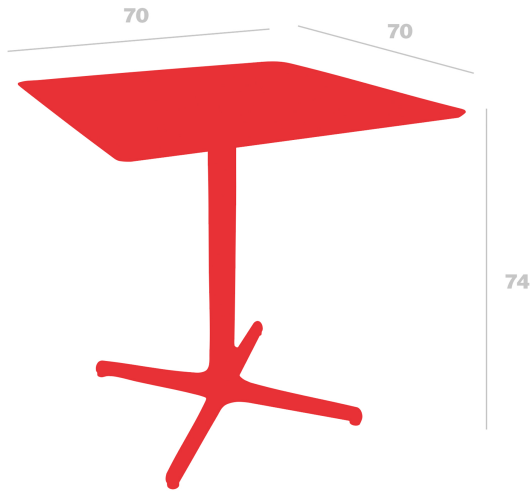

Technical specifications

Toledo Table

By Pensi Design Studio

Table for indoor and outdoor use. Painted aluminium structure with an HPL table top of the same colour. Weight: 10kg (22.04 lbs)

Measures

W 70cm x L 70cm x H 74cm x Hb 73cm

W 27.56in x L 27.56in x H 29.13in x Hb 28.74in

Weight

11.36 Kg

25.04 lb

Logistical information

Units	Packaging (cm)	Packaging (in)	m ³	ft ³	Peso Br. (kg)	Gross We. (lb)
1X	102 x 102 x 20	40.16 x 40.16 x 7.87	0.208	7.35	11.93	26.3
1x	102 x 102 x 20	40.16 x 40.16 x 7.87	0.208	7.35	11.93	26.3
1X	102 x 102 x 20	40.16 x 40.16 x 7.87	0.208	7.35	11.93	26.3
1x	102 x 102 x 20	40.16 x 40.16 x 7.87	0.208	7.35	11.93	26.3
1X	71 x 74 x 20	27.95 x 29.13 x 7.87	0.105	3.71	11.93	26.3
1X	71 x 74 x 20	27.95 x 29.13 x 7.87	0.105	3.71	11.93	26.3
1x	71 x 74 x 20	27.95 x 29.13 x 7.87	0.105	3.71	11.93	26.3
1x	81 x 82.5 x 19.7	31.89 x 32.48 x 7.76	0.132	4.66	11.93	26.3
1X	81 x 82.5 x 19.7	31.89 x 32.48 x 7.76	0.132	4.66	11.93	26.3
1x	71 x 74 x 20	27.95 x 29.13 x 7.87	0.105	3.71	11.93	26.3