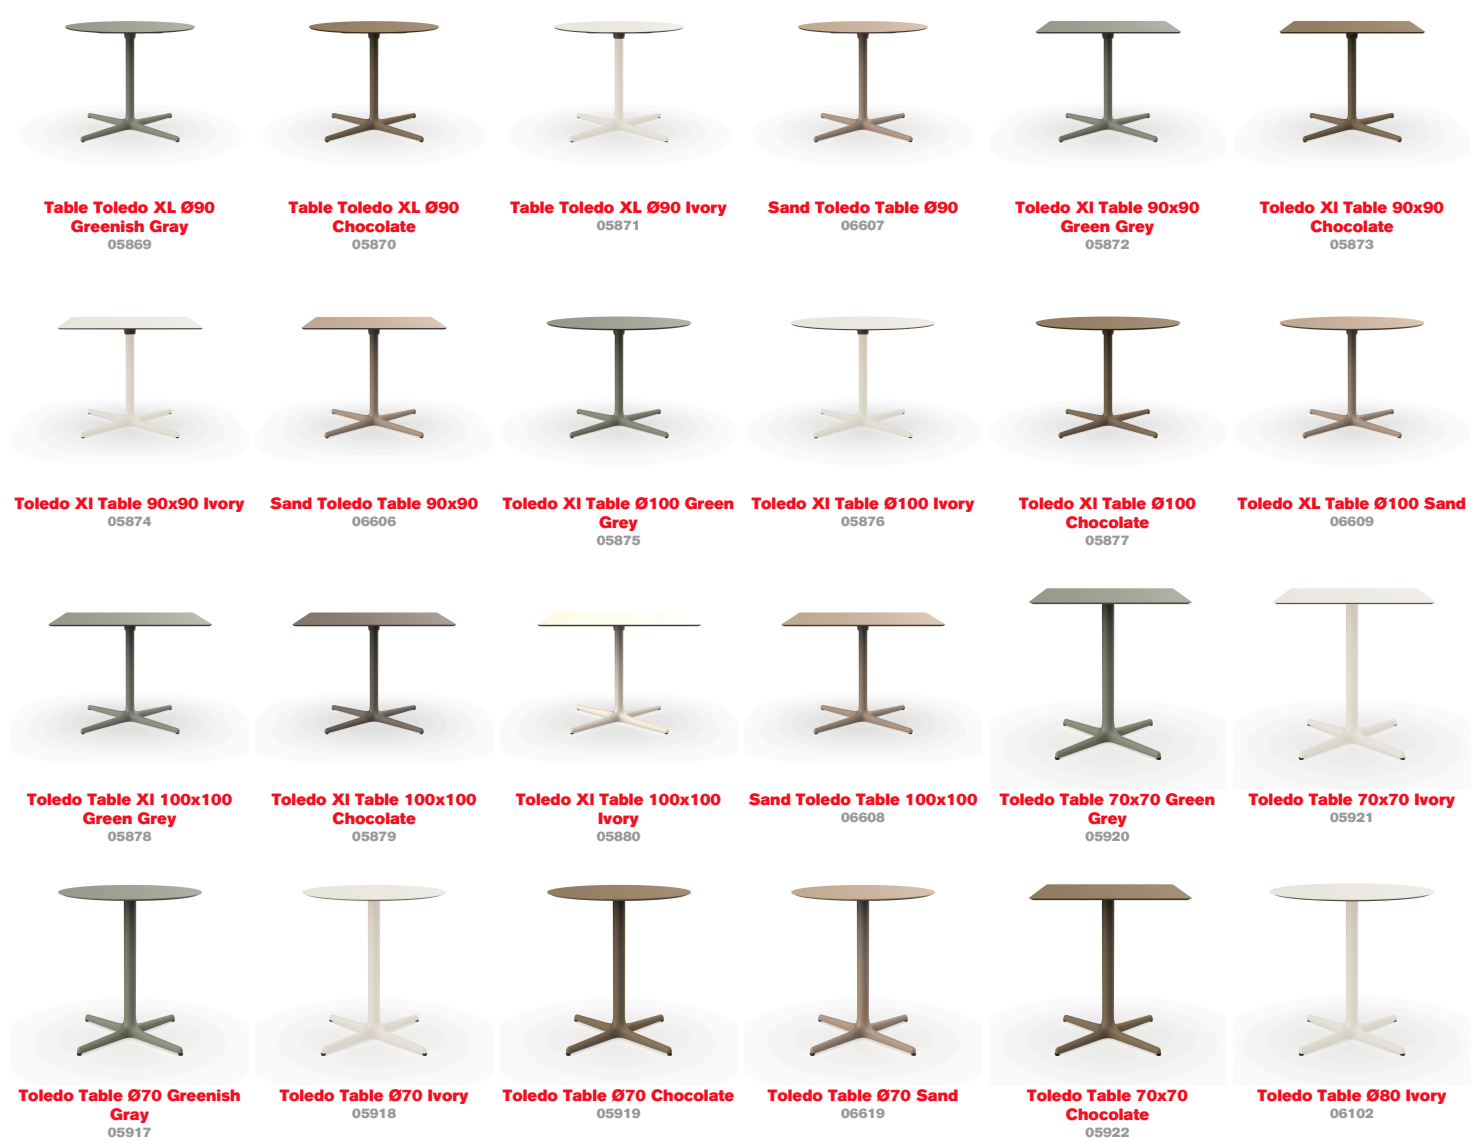

Toledo Table

By Pensi Design Studio

Variants

Sustainable Production - Environmental Commitment

Resol invests money and resources in research and the search for more sustainable processes.

All Resol products are produced with responsible use of water.

Under no circumstances are hazardous chemicals used during production.

At Resol, all waste is managed in a sustainable and responsible manner.

RESOL